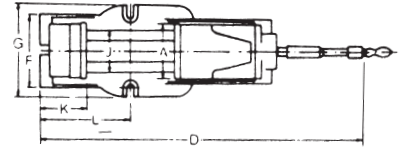

# Super Open Vise

MECHANICAL TYPE

EXCEPT THE HYDRAULIC SYSTEM,  
THE FEATURE IS SAME AS VH-TYPE

VJ-400 JAW OPENED 170mm  
VJ-500 JAW OPENED 220mm  
VJ-600 JAW OPENED 300mm

## Order No.& Dimensions

Unit:mm

ORDER NO.	A	B	C	D	E	F	G	H	I	J	K	L	G.W. (kg)	Meas CFT	CODE NO.
VJ-400	100	36	170	525	430	130	160	94	60	78	100	155	(C) 21	0.8	1002-050
VJ-500	127	46	220	670	540	165	185	118	72	97	117	185	(C) 32	1.5	1002-051
VJ-600	150	51	300	800	620	200	240	133	82	116	125	247	(C) 45	2.2	1002-052