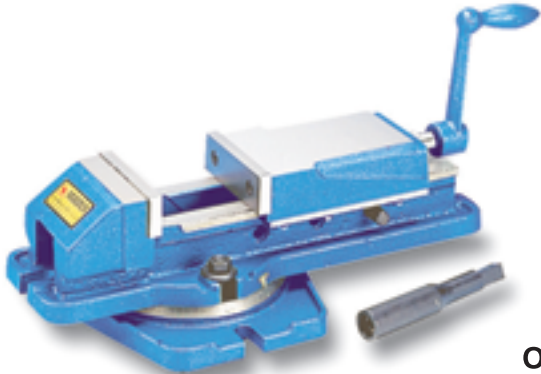

# Super Open Vise

MECHANICAL TYPE

EXCEPT THE HYDRAULIC SYSTEM,  
THE FEATURE IS SAME AS VH-TYPE

VJ-400 JAW OPENED 170mm  
VJ-500 JAW OPENED 220mm  
VJ-600 JAW OPENED 300mm

## Order No.& Dimensions

Unit:mm

ORDER NO.	A	B	C	D	E	F	G	H	I	J	K	L	G.W. (kg)	Meas CFT	CODE NO.
VJ-400	100	36	170	525	430	130	160	94	60	78	100	155	(C) 21	0.8	1002-050
VJ-500	127	46	220	670	540	165	185	118	72	97	117	185	(C) 32	1.5	1002-051
VJ-600	150	51	300	800	620	200	240	133	82	116	125	247	(C) 45	2.2	1002-052